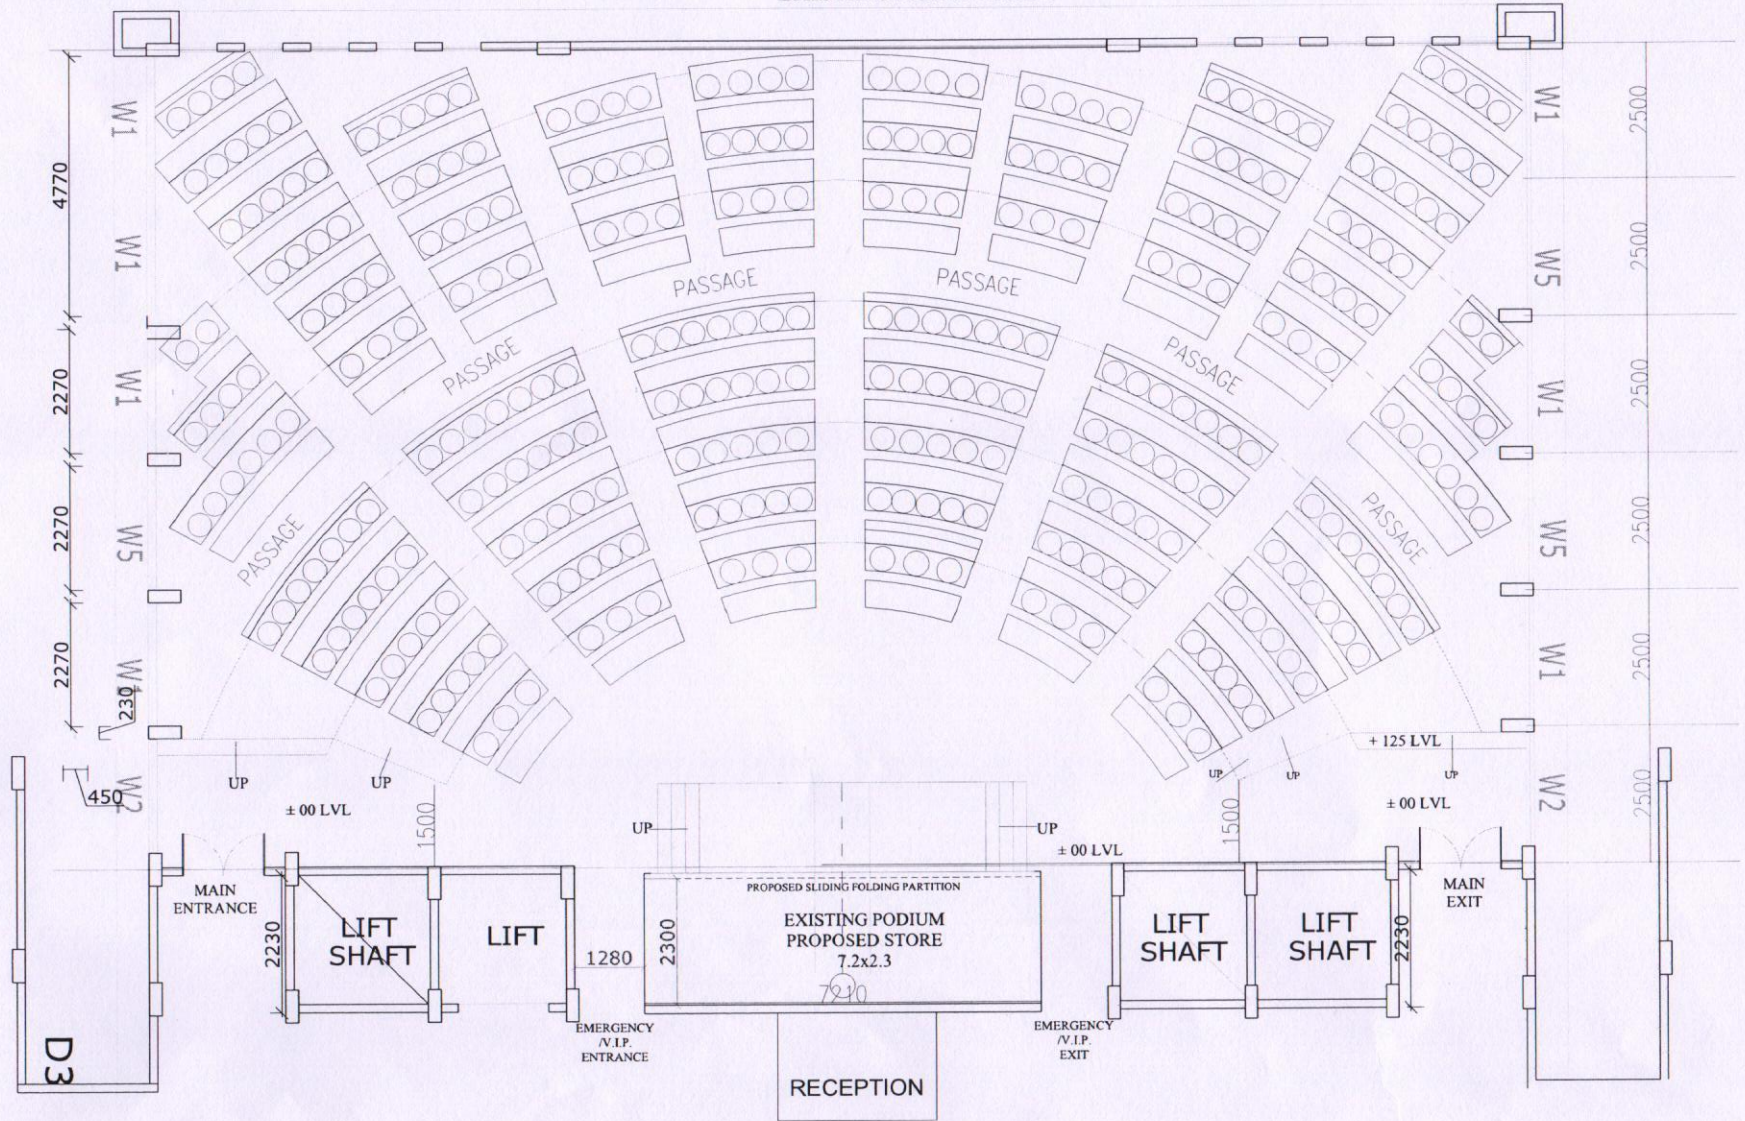

Name & Address of Vendor: _____

Sr. No.	Description	Desks Length	Unit	Quantity	Rate per Unit (Excluding GST)	GST %
A	Providing & fixing wooden Desks in 18mm, 12mm, 6mm Comm. Ply. 4mm Veneer, Matt Polish, Hardware etc.					
1	ROW A + G (As Per drawing)	6'.0"	Nos.	14		
2	ROW B + H + I + O (As Per drawing)	7'.0"	Nos.	26		
3	ROW C + J + K + L + M + N (As Per drawing)	8'.3"	Nos.	21		
4	ROW D + E (As Per drawing)	11'.0"	Nos.	16		
5	ROW F (As Per drawing)	12'.0"	Nos.	6		
	Please refer attached drawing to know lettering of rows.					
A	Materials details for making Desks.					
	18mm Commercial Plywood Century Sainik 710					
	12mm Commercial Plywood Century Sainik 710					
	4mm Veneer Greenlam / Century					
	BTC Teakwood 1.5" x 0.5"					

Sr. No.	Description	Desks Length	Unit	Quantity	Rate per Unit (Excluding GST)	GST %
	BTC Teakwood 0.75" x 0.75"					
	Fevicol Marine (Pidilite)					
	Hardware: All type nails, screw etc.					
	Cushion sheet, back & Handle					
	Melamine matt polish					

EXISTING AUDITORIUM

Front Side

Right Side (C Curve)

Front Side

Back Side

Back Side

A photograph of a dark-stained wooden bench with green upholstered cushions. The bench is shown from a perspective that highlights its left side. It has a high, flat top surface and a curved front edge. The cushions are arranged in a row along the back and seat. In the background, another similar bench is visible, and the floor is a light-colored tile.

Left Side