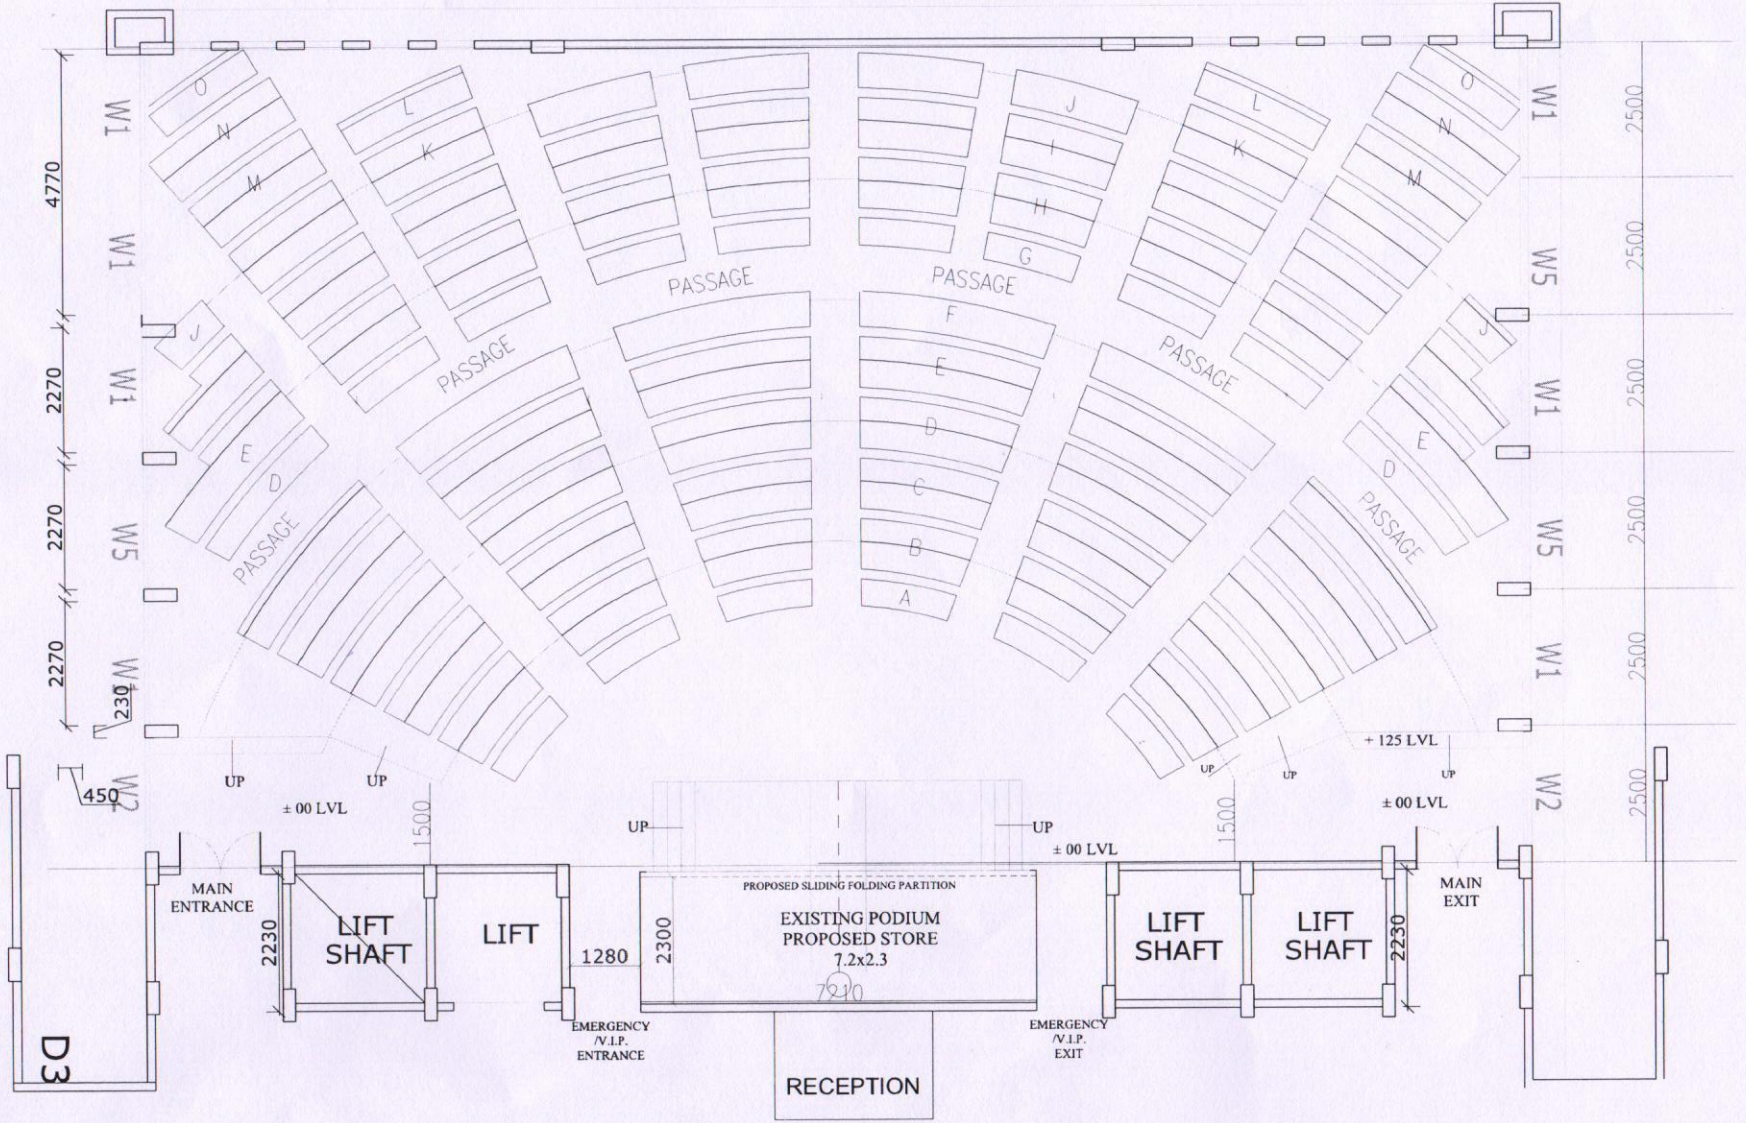

Name & Address of Vendor: _____

Sr. No.	Description	Desks Length	Unit	Quantity	Rate per Unit (Excluding GST)	GST %
A	Providing & fixing wooden Desks in 18mm, 12mm, 6mm Comm. Ply. 4mm Veneer, Matt Polish, Hardware etc.					
1	ROW A + G (As Per drawing)	6'.0"	Nos.	14		
2	ROW B + H + I + O (As Per drawing)	7'.0"	Nos.	26		
3	ROW C + J + K + L + M + N (As Per drawing)	8'.3"	Nos.	21		
4	ROW D + E (As Per drawing)	11'.0"	Nos.	16		
5	ROW F (As Per drawing)	12'.0"	Nos.	6		
	Please refer attached drawing to know lettering of rows.					
A	Materials details for making Desks.					
	18mm Commercial Plywood Century Sainik 710					
	12mm Commercial Plywood Century Sainik 710					
	4mm Veneer Greenlam / Century					
	BTC Teakwood 1.5" x 0.5"					

Sr. No.	Description	Desks Length	Unit	Quantity	Rate per Unit (Excluding GST)	GST %
	BTC Teakwood 0.75" x 0.75"					
	Fevicol Marine (Pidilite)					
	Hardware: All type nails, screw etc.					
	Cushion sheet, back & Handle					
	Melamine matt polish					

EXISTING AUDITORIUM

Front Side

Right Side (C Curve)

Front Side

Back Side

Back Side

A photograph of a dark-stained wooden bench with green upholstered cushions. The bench is shown from a perspective that highlights its left side. It has a high, flat top surface and a curved front edge. The cushions are arranged in a row along the back and seat. In the background, another similar bench is visible, and the floor is a light-colored tile.

Left Side